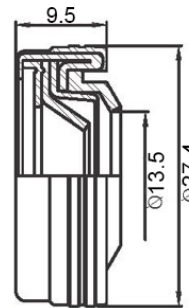

LS-015

Application:

**ND7SB
13.5x27.4x9.5/11**