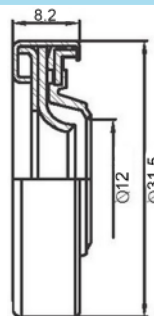

LS-008

Application:
V5 /HR6/HT6
12x31.5x8/8.2